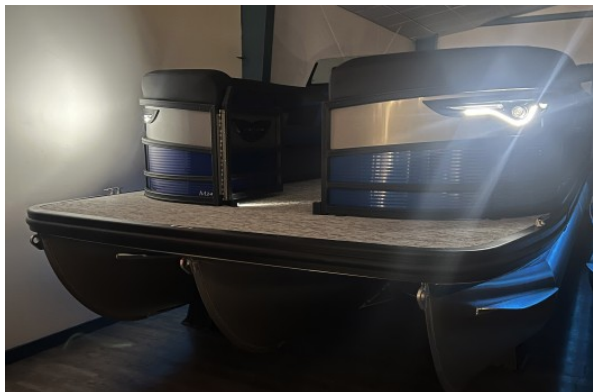

2025 Bennington 24MFBSE Triple - Blue/Silver

Make: Bennington

HIN: ETWS0799I425

Dimensions: 0.00ft x 0.00ft x 0.00ft

Price: ~~\$136,126.00~~ \$118,495.00

Short Description

INCLUDES: YAMAHA F250XB

Options

- Panel Color Mettalic Luminous Blue
- Accent Panel - Metallic Silver Smooth
- Canvas Luminous Blue
- Vinyl Base Veneto Black
- Logos 24 M Ser Sport Black
- Blackout Luxe M, Package Trim M Series Sport
- Trim Accent Zebrawood Slate Matte
- Valencia Grey 23' EAD
- Amp Speaker M2-300 X 4 Vc
- RGB Speakers/Mod M-LT Series
- Exterior Side Lights 16'-24' + Mod
- Cupholders - Lighted Black 14/2 M Sport/Luxe
- Puffin Boats Seatcovers 23'-30'
- Bimini - Curved M/LXS No Light Black
- Interior Accent Lum Blue Simtex
- Rub Rail Insert Black
- SPS+ Package 24' M 48 Gallon Cg Fuel
- Power Assist Steering
- Center and Anchor Storage SPS M Ser
- Prerig Yamaha Mechanical
- Switching M Medallion Starboard
- Display Main M Medallion 7 Vessel
- Display Mfd M Garmin 7 Medallion 7