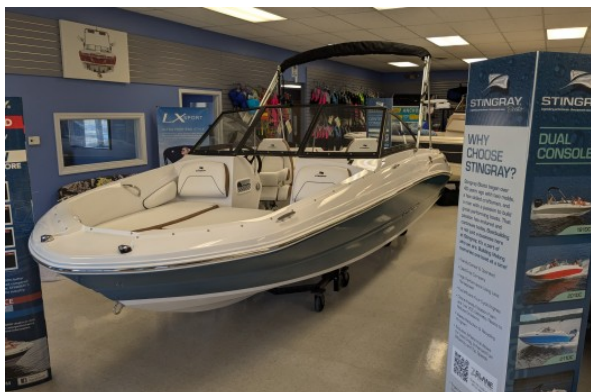

2025 Stingray 191DC - Seaside Blue/White

Make: Stingray

HIN: PNYUS3HWI425

Dimensions: 0.00in x 0.00in x 0.00in

Price: \$0.00

Options

- Yamaha Mechanical Pre-Rig
- Cable Steering with Tilt Helm
- Seaside Blue Exterior with White Bottom Color
- White/Brown Upholstery
- Bow Filler Cushion
- Bimini Top
- Cockpit and Bow Cover
- Seagrass Flooring
- Garmin Striker 4 & Transducer
- Battery Switch
- Stainless Steel Removable Ski Pole