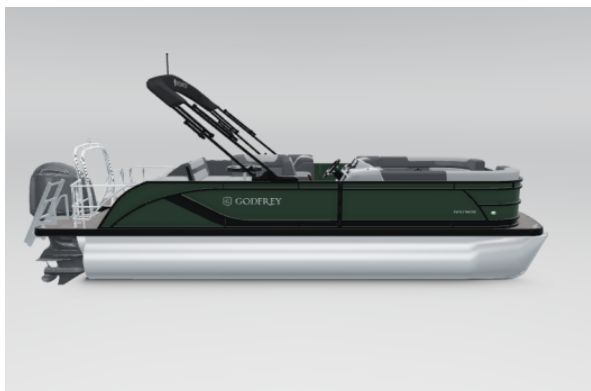

2026 Godfrey SW2286SFL Tripletoon - Sage/Black

Make: Godfrey

HIN: GDY83453E626

Dimensions: 0.00in x 0.00in x 0.00in

Price: \$0.00

Options

- Canopy Frame - Anodized Black
- Canopy - Manual with Protective Boot and Dome Light - Black
- Playpen cover - Black
- Full Lifting Strakes
- Keel Strips - Standard
- Sweetwater Extended Deck
- Transom - 20"
- Tubes - 25" Outer
- Corner Castings - Black
- Graphics - Low Band Black
- Ladder - Black EZ Climb Stern
- Lighting - LED Docking Lights
- Rail Frame Color - Anodized Black
- Rail Skin Smooth - Sage
- Rail Style - Fastback Rails
- Stainless Steel Safety Barrier & Gate
- Stainless Steel Fixed Cleats
- Ultimate Ski Tow - Black
- Flooring Full - Golden Weave
- Base Vinyl Color - Granite Soft Touch; Soft Touch Base Vinyl, Quilted, with Coordinating Accents
- Captain's chair upgrade; swivel; slider; reclining; fold down arms with 10" fixed pedestal
- No Vinyl Accent Color
- Storage; Toy Box
- Table Exchange, Upgrade to Rectangle Table

- Helm station: Anchor Gray Rotohelm, Cooler storage; cup holders; switch panel; speedometer; tachometer & hour meter; fuel gauge; voltmeter; USB-C, 12 volt outlet; horn
- Multi-function GPS Gauges
- Standard Fixed Pedestal
- Steering Wheel - SW / EX
- Steering; Yamaha LD/XD
- Stereo; Clarion Plus, CMM-10 head unit with LCD display; Bluetooth; 4x20W RMS output; (4) non RGB speakers; Gray Grilles
Upgrade for Helm Topper - No MFD
- Windscreen
- Yamaha Pre-rig
- Tube Finish: Standard Clear Finish
- 27" Sport Tube (OB): 25" Outer Tubes with 27" sport tube; Lifting Strakes; Standard motor pan and fuel tank; Heavy Duty Channels.
Blackout Package with Black Stainless Steel Barrier Gates; Black Ultimate Ski Tow, Black Seat Peds, & Black Stainless Steel Barrier Gates. Requires Midnight Package.
Midnight Package: Black Skirting with Bow Extension, Black Aluminum Rub Rail, Black Rails, Black Canopy Frame, Black Corner Caps, Black Ladder