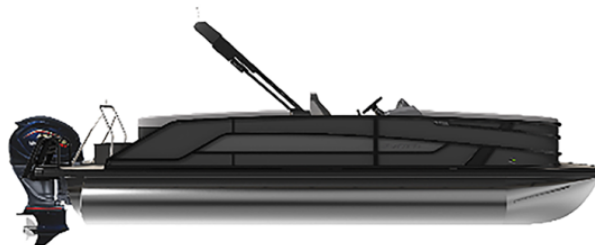

## 2026 Evotti 525CS - Black/Silver

**Make:** Evotti

**HIN:** 101201

**Dimensions:** 25.00ft x 0.00ft x 0.00ft

**Price: \$0.00**

### Short Description

With Yamaha VF250XB

### Options

- Base Vinyl Steel Gray
- Vantage Tube Wrap
- Port Bench with Omni Chaise 525CS
- American Flag with SS Pole
- Table w/ Pedestal and Base
- Panel Diamond Black Satin
- Base Vinyl Steel Gray
- Windscreen
- Seat Covers
- Single Engine Rigging & Prop
- Power Assist Steering
- Fender Caddy (2)
- Battery Dual
- Steel Gray Evolution Flooring
- In-Floor Bow Anchor Storage
- Panel Accent Titanium Silver Gloss
- Garmin 943 w/ 5" Gauges
- Prerig Yamaha Mechanical - 500 Series
- 525CS 2026 500 Series 25' Convertible Stern
- Canvas Black
- Clarion Head Unit & Speakers w/ JL Sub & Amp
- RGB Interior Lighting

## Specification

Boat Specifications	
Fuel Capacity (gallons)	70
Maximum H.P.	400
Tripletoon	Yes
Amenities	
Ski Tow	Yes
Unit Definitions	
Color	Black/Silver
Location	TBD
Make	Evotti
Model	525CS
New/Used/Brokerage	New
Status	Ordered
Year	2026