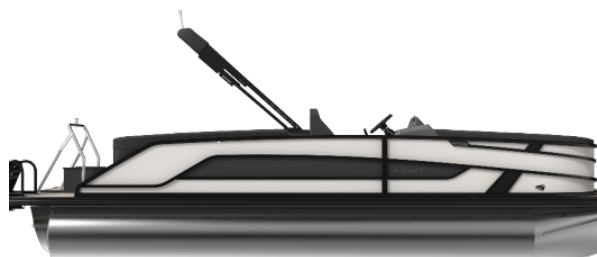

2026 Evotti 523QL Triple - White/Black

Make: Evotti

HIN: 100085

Dimensions: 0.00in x 0.00in x 0.00in

Price: \$0.00

Options

- Table with Pedestal and Base
- Steel Gray Evolution Flooring
- Flip Down Chaise Arm Rests
- Clarion Speakers (6 - 6.5")
- Power Top with Lights
- Mid-Ship Flip Up Cleat
- Panel Color Pearl White Gloss
- Premium Steering Wheel
- Co-Captain Seat
- Fender Caddy (2)
- Single Engine Rigging & Prop
- Fiberglass Helm
- Side Skirting
- Black Rub Rail Insert
- Full Coverage Waveshield
- Single Battery On/Off Switch
- Gate Retainers with Lights
- Clarion Stereo Head Unit
- Black Lillipad Ladder
- Fender Clips (4)
- Panel Accent Color Diamond Black Satin
- Blackout Rails
- American Flag with Stainless Steel Pole
- In-Floor Storage
- Ghost Mount Lillipad Accessories
- Ski Tow Bar
- Pull-Up Cleats Bow & Stern

- Garmin 943 with 5" Gauges
- Port Bow Tip Out Waste Basket
- Prerig Yamaha Mechanical - 500 Series
- Battery Dual
- Hydraulic Steering
- 70 Gallon Fuel Tank
- On-Rail Docking Lights
- Wireless Phone Charger at Helm
- Triple Tube with Stepped Chines
- Lockable Glovebox
- Elevated Helm with Marine Mat
- Accent Panel
- Black Canvas
- Base Vinyl Spectra Black