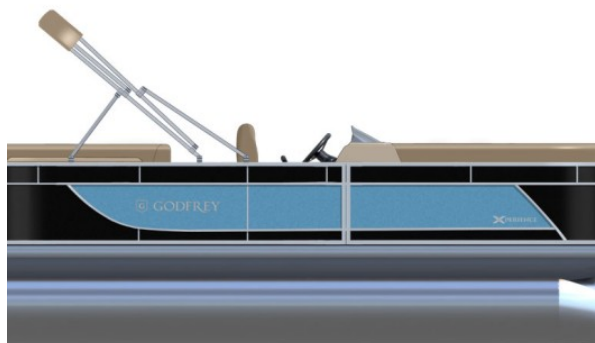

2026 Godfrey EX2086SBX Pontoon Boat - Black/Lagoon

Make: Godfrey

HIN: GDY81689K526

Dimensions: 0.00in x 0.00in x 0.00in

Price: \$0.00

Short Description

With a Yamaha F70LB Outboard.

Options

- Canopy Frame - Anodized Silver
- Canopy; Manual with Protective Boot - Tan,
- Playpen Cover; Snapless - Tan,
- Keel Strips; Standard ,
- Outside Skirting,
- Transom; 20" ,
- Tubes; 25" Outer,
- Corner Castings; Silver,
- Graphics - Mid Body Lagoon,
- Ladder; Silver EZ Climb Stern,
- Rail Frame Color - Anodized Silver
- Rail Skin - Full Height
- Rail Skin Color - Black ,
- Rub Rail; Aluminum - Silver
- Stainless Steel Fixed Cleats
- Flooring Full - Golden Weave
- Base Vinyl Color - Autumn Tan Interior
- Captain's Chair; Swivel; Slider; Fold Down Arms With 10" Fixed Pedestal
- Co-Captain's Chair Upgrade; Swivel; Slider; Fold Down Arms With 10" Fixed Pedestal,
- Cupholder;
- Movable - 4 Standard, Round Table;

- Stern With Built-In Cup Holders ,
- Vinyl Accent Color - Deep Tan ,
- Depth Finder, External Mount (Digital Transducer),
- Standard Fixed Pedestal ,
- Standard Gauges,
- Steering Wheel - Sw / Ex, Steering; Cable,
- Stereo; Clarion Plus, Cmm-10 Head Unit With LCD Display, Bluetooth, Aux Input, 4X20W RMS Output,
- (4) Non RGB Speakers With Gray Grilles,
- Windscreen

Specification

Unit Definitions	
Color	Black/Lagoon
Location	Waterville
Make	Godfrey
Model	EX2086SBX
New/Used/Brokerage	New
Status	Sale Pending
Year	2026