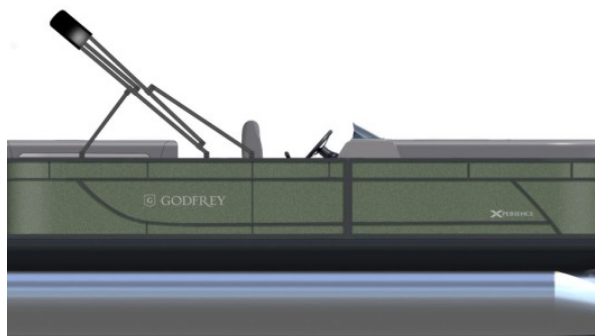

2026 Godfrey EX2086SBX Party Barge - Sage

Make: Godfrey

HIN: GDY81719K526

Dimensions: 0.00in x 0.00in x 0.00in

Price: \$0.00

Short Description

With a Yamaha F90LB Outboard Engine.

Options

- Canopy Frame - Anodized Black,
- Canopy; Power with Protective Boot and Dome Light - Black,
- Playpen Cover; Snapless - Black
- Keel Strips; Standard,
- Transom; 20",
- Tubes; 25" Outer,
- Corner Castings; Black,
- Ladder; Black EZ Climb Stern,
- Lighting; LED Docking Lights,
- Rail Frame Color - Anodized Black,
- Rail Skin - Full Height,
- Rail Skin Color - Sage Smooth,
- Rub Rail; Black with Black Vinyl Insert & Black Skirting,
- Stainless Steel Fixed Cleats
- Flooring Full - Golden Weave
- Base Vinyl Color - Autumn Tan Interior
- Captain's Chair; Swivel; Slider; Fold Down Arms with 10" Fixed Pedestal
- Co-Captain's Chair Upgrade; Swivel; Slider; Fold Down Arms with 10" Fixed Pedestal
- Cupholder; Movable - 4 Standard,
- Round Table; Stern with Built-In Cup Holders
- Vinyl Accent Color - Deep Tan
- Depth Finder

- External Mount (Digital Transducer)
- Standard Fixed Pedestal
- Standard Gauges
- Steering Wheel - Sw / Ex, Steering; Extreme Steering with Tilt Wheel
- Stereo; Clarion Plus, Cmm-10 Head Unit with LCD Display, Bluetooth, Aux Input, 4X20W RMS Output
- (4) Non RGB Speakers with Gray Grilles
- Windscreen,
- Wireless Phone Charger - Gimbal Mount
- Midnight Package: Black Skirting with Bow Extension, Black Aluminum Rub Rail, Black Rails, Black Canopy Frame, Black Corner Caps, Black Ladder