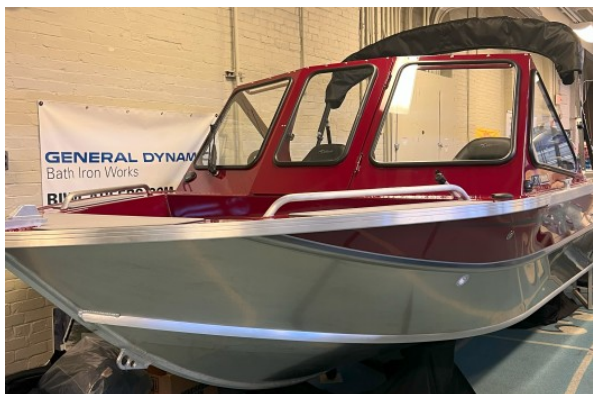

## 2025 Weldcraft 180 Rebel - Red

**Make:** Weldcraft  
**HIN:** WCDX3450L425  
**Dimensions:** 20.33ft x 7.67ft x 0.00ft

**Price:** ~~\$82,831.00~~ \$69,598.00

### Short Description

With Yamaha F115XB

### Options

- Paint Color - Currant Red PPG #942721
- Full Fisherman's Interior
- Granite Paint Color - Gray Granite
- Canvas Color - Black
- Reel-Tread Decking Color - Light Grey
- Transom with Livewell
- Remote Kicker Bracket (Includes Fuel Quick Connect)
- 3" Bow Rails
- 3-Step Boarding Ladder with Grab Handle
- 26" Storage Bench Seats
- Backdrop
- Convertible Top Boot
- Composite Flooring
- Single Driver Wiper
- Automatic Bilge Pump with Float Switch
- Dierk's Bow Anchor Roller with Jamb Cleat
- Yamaha Mechanical Pre-Rig with Side Mount Control
- Baystar Hydraulic Steering with Tilt Helm
- Analog Tachometer and Speedometer
- Single Group 27 Battery (Includes Switch and Battery Boots)

### Specification

Boat Specifications	
Fuel Capacity (gallons)	42
Maximum H.P.	150
Unit Definitions	
Location	Hampden
New/Used/Brokerage	New
Status	In Stock

**Product Gallery**