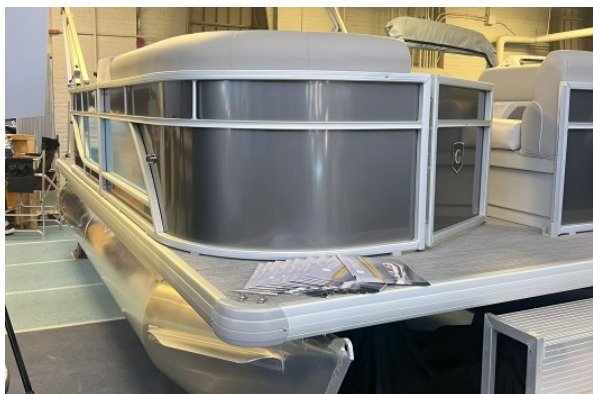

2025 Godfrey EX1680CX - Charcoal

Make: Godfrey

HIN: GDY79549A525

Dimensions: 0.00in x 0.00in x 0.00in

Price: ~~$36,684.00~~ $28,499.00

Short Description

Includes Yamaha T25LWTC

Options

- Stainless Steel Fixed Cleats
- Standard Fixed Pedestal
- Tubes; 23 Inches Outer
- Rail Skin - Full Height
- Keel Strips - Standard
- Stereo -Clarion Basic, CMM-10 Head Unit with LCD Display, Bluetooth, 4X20W RMS Output
- Playpen Cover - Snapless - Gray
- Flooring Full - Platinum Weave
- (2) Non RGB Speakers with Gray Grills
- Transom - 20 Inches
- Yamaha Pre-Rig
- Standard Nylon Canopy Brackets
- Cupholder - Movable - 2 Standard
- Rail Frame Color - Anodized Silver
- Corner Castings - Silver
- Ladder - Silver EZ Climb Stern
- Rub Rail - Aluminum - Silver
- Vinyl Accent Color - Glacier
- Steering - Cable
- Outside Skirting
- Standard Gauges
- Round Table - Stern with Built-In Cup Holders